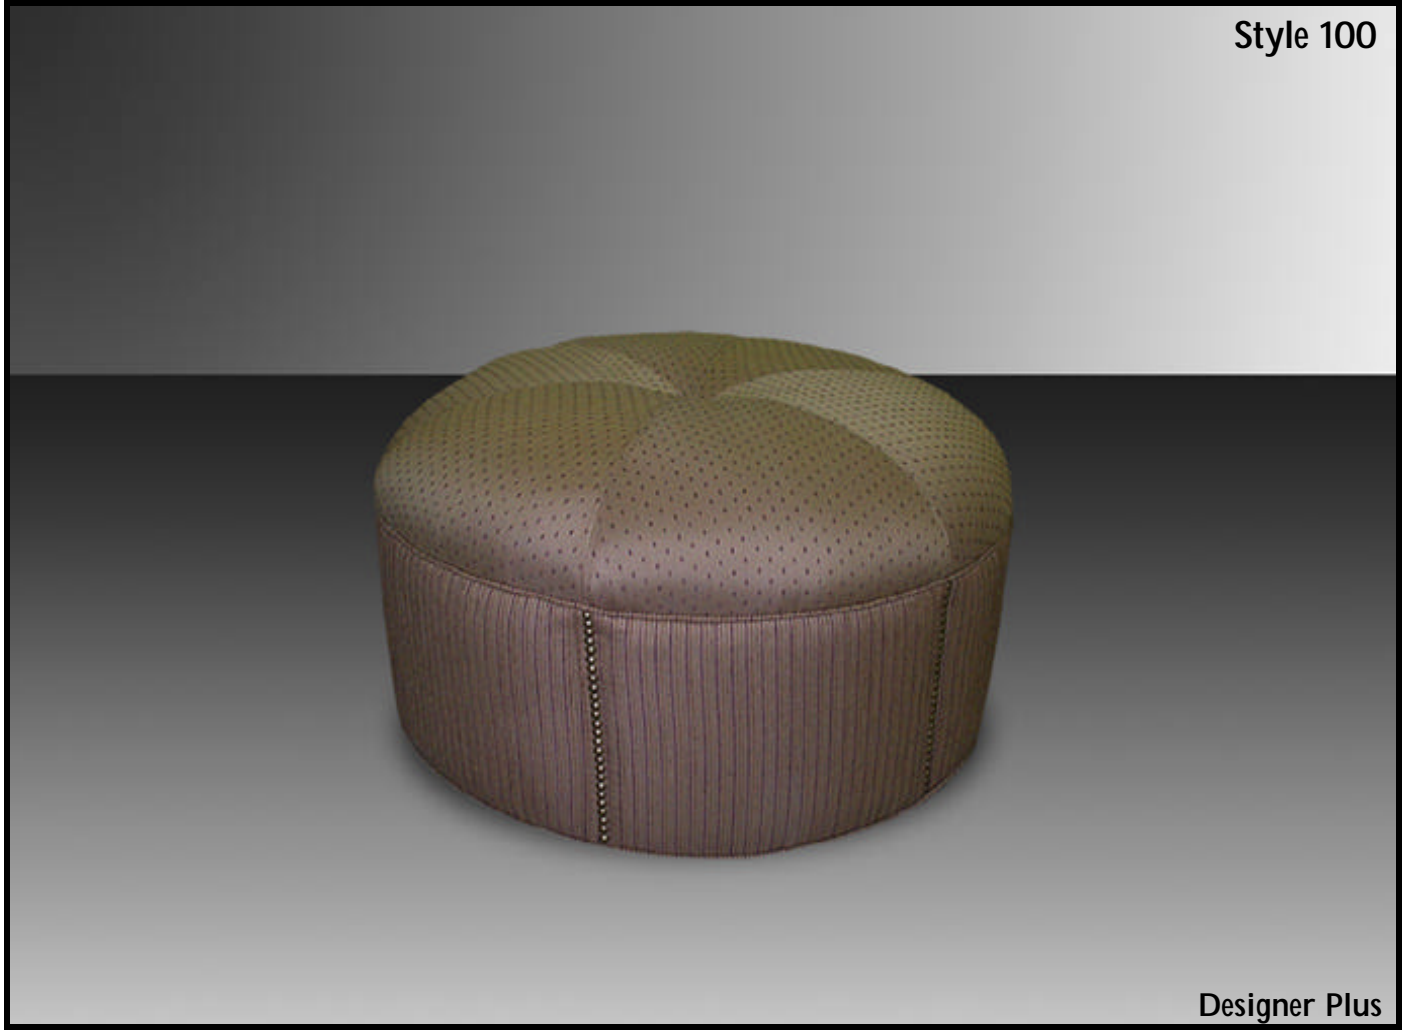

## Style 100

Designer Plus

[www.concordian.com](http://www.concordian.com)

Product Specifications		Dimensions "			
		W	D	H	Dia
SOFA	S	-	-	-	-
DEMI SOFA	D/S	-	-	-	-
LOVESEAT	L/S	-	-	-	-
CHAIR	C	-	-	-	-
OTTOMAN	O	-	-	20	34